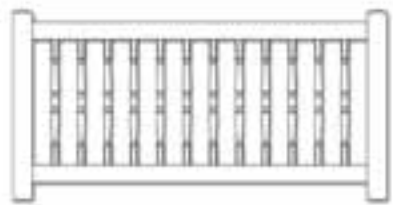

Impressive Selection

1.4" Square Picket

Alpine

36" Height

2" x 3½" Rail

Alpine "T"

36" Height

T-Rail

Sheffield

36" & 42" Heights

2½" x 2½" Rail

1.4" Square Spindle

Eastport

36" & 42" Heights

2½" x 2½" Rail

Olympia

36" Height

2" x 3½" Rail

Olympia "T"

36" Height

T-Rail

7/8" x 1½" Picket

Hampton*

36" & 42" Heights