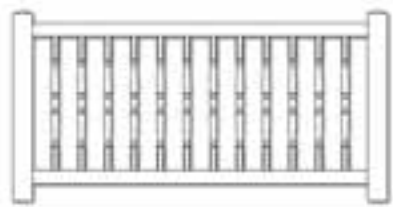

Impressive Selection

1.4" Square Picket

Alpine

36" Height

2" x 3½" Rail

Alpine "T"

36" Height

T-Rail

Sheffield

36" & 42" Heights

2½" x 2½" Rail

1.4" Square Spindle

Eastport

36" & 42" Heights

2½" x 2½" Rail

Olympia

36" Height

2" x 3½" Rail

Olympia "T"

36" Height

T-Rail

7/8" x 1½" Picket

Hampton*

36" & 42" Heights