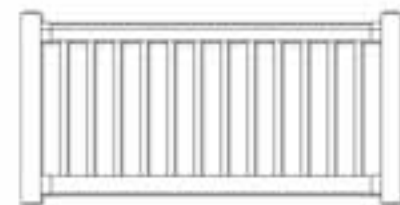

Impressive Selection

1.4" Square Picket

Alpine

36" Height

2" x 3½" Rail

Alpine "T"

36" Height

T-Rail

Sheffield

36" & 42" Heights

2½" x 2½" Rail

1.4" Square Spindle

Eastport

36" & 42" Heights

2½" x 2½" Rail

Olympia