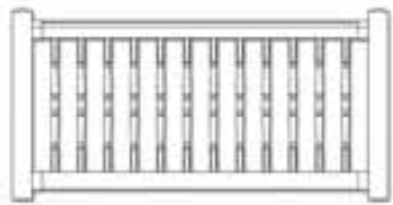

Impressive Selection

1.4" Square Picket

Alpine

36" Height

2" x 3½" Rail

Alpine "T"

36" Height

T-Rail

Sheffield

36" & 42" Heights

2½" x 2½" Rail

1.4" Square Spindle

Eastport

36" & 42" Heights

2½" x 2½" Rail

Olympia

36" Height

2" x 3½" Rail

Olympia "T"

36" Height

T-Rail

7/8" x 1½" Picket

Hampton*

36" & 42" Heights

2½" x 2½" Rail

Manchester

36" & 42" Heights

2½" x 2½" Rail

Sonoma

36" Height

2" x 3½" Rail

Newport